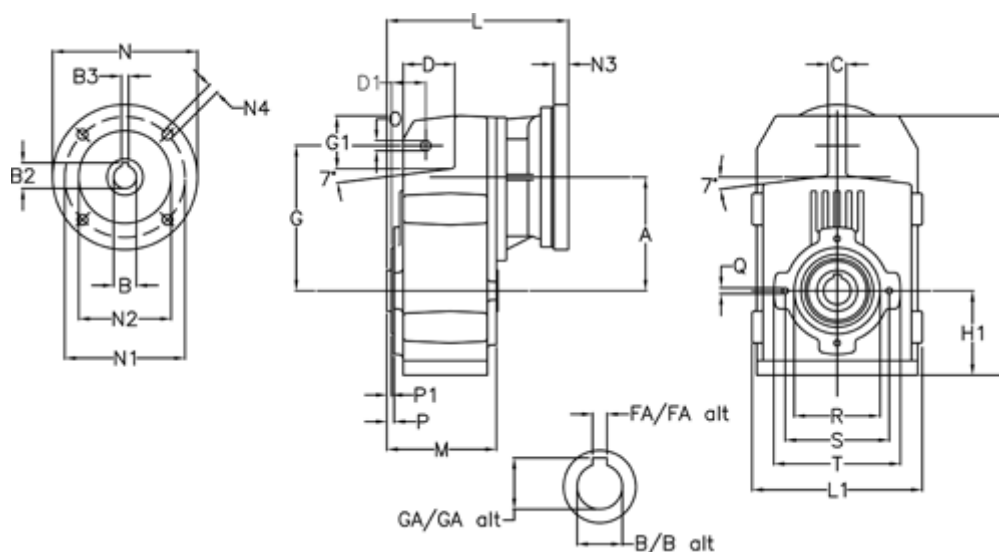

Article number: 29560302733225  
 Description: Shaft mounted gear  
 A312H35-27,3-P71B5

## Measures

A = 150.50	FA = 10	M = 125.0	Q = M10x17
B = 35	G = 170	N = 160	R = 110
B1 = 14	G1 = 84.0	N1 = 130	S = 130
B2 = 16.3	GA = 38.3	N2 = 110	T = 150
B3 = 5	H = 326.0	N4 = M8x16	
C = 20	H1 = 102.0	O = 13	
D = 68.0	L = 225.5	P = 6.5	
D1 = 54.0	L1 = 210	P1 = 3.5	